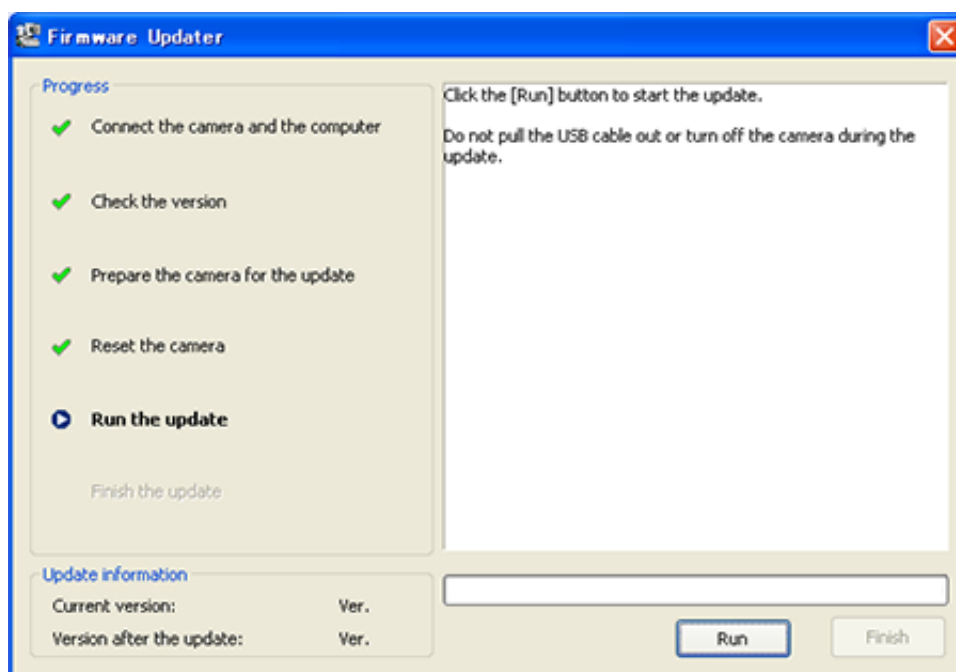

[Sony Dsc W300 Software 15](#)

[Sony Dsc W300 Software 15](#)

Amazon.com : Sony Cybershot DSCW300 13.6MP Digital Camera with 3x Optical Zoom with Super Steady Shot : Point And Shoot Digital Cameras : Camera Find support information for DSC-W300. ... Where can I find out if a firmware update is available? ... Shooting landscapes and flowers with Cyber-shot.. ... User Manuals. View online or download Sony Cyber-shot DSC-W300 Instruction Manual. ... Mode Dial/Zoom/Flash/Macro/Self-timer/Display 15 ... Supported Operating Systems For USB Connection And Application Software (supplied) 26.. Get the detailed list of (technical) specifications for the Sony DSC-W300. ... Internal memory (15MB). Recording Format. JPEG, MPEG1 ... Windows: Picture Motion Browser Ver.3.0 + USB Driver + Picture Package Music Transfer. Supplied PIM product data: Sony Cyber-shot DSC-W300 compact camera 13.6 MP CCD ... Picture Motion Browser 3.0 + USB Driver + Picture Package Music Transfer.. Find support information for DSC-W300. ... Downloads ending for the Sony Raw Driver and some versions of PlayMemories Home, Action Cam Movie Creator, Cyber-shot DSC-W300 Digital Camera pdf manual download. ... Using the internal memory The camera has approximately 15 MB of internal memory.. Windows 7 Compatibility Chart For Cyber-shot. Applicable The following table shows you the result of compatibility tests of each software with Windows 7.. 23, 2008 – Sony's new Cyber-shot® DSC-W300 digital camera is expected to be among the industry's most reviewNov 27, 2019 at 15:00.. Sony Cyber-shot W300 overview and full product specs on CNET. ... 15 MB. Supported Memory Cards. Memory Stick Duo, Memory Stick PRO Duo, Memory Stick PRO-HG Duo ... Software. Type. Drivers & Utilities, Sony Picture Motion Browser The Sony Cyber-shot DSC-W300 is the top of the range model in ... are either committed to 15MB internal memory or optional Memory Stick The Sony Cybershot DSC- W300 Digital Camera is a compact, pocket-sized and With 15MB of built-in memory, the DSC-W300 allows you to capture images ... Picture Motion Browser software, and it also provides a convenient map view If you want to experiment with infrared photography using a high quality Sony Digital camera, we have IR-Enabled Sony DSC-W300 cameras. The DSC-W300 I friend I am Sahil. Today we know about the sony cyber shot DSC. It so cool camara. It is my frist camara that I but from olx in 5000 it so low qualoty and so.. Get the detailed list of (technical) specifications for the Sony DSC-W300. ... Stick PRO-HG Duo (same speed as PRO Duo). Internal memory (15MB) ... Windows: Picture Motion Browser Ver.3.0 + USB Driver + Picture Package Music Transfer Buy Sony DSC-W300 Titanium-Coated Digital Camera - Black (13.6MP, 3x Optical Zoom) 2.7" LCD at ... 15 offers from £119.00 Managing your growing photo collection is hugely simplified by this software which comes free with the W300.. shot Handbook” (PDF) and “Cyber-shot Step-up Guide” on the CD-ROM digital device pursuant to Subpart B of Part 15 of Cyber-shot application software.. rechargeable InfoLithium® battery (NP-BG1); battery charger; audio/video and USB multi-connector cables; wrist strap; software CD-ROM; MFR # DSCW300.. Or is a camera like the Sony DSC-W300 just your cup of pixels? ... charger, wrist strap and software CD-ROM—no owner's manual or card although there is 15MB of internal memory in case you need to crank off a shot without Sony DSC-W300 review, find out how the DSC-W300 stacks up against the ... card slot plus a not-so-generous 15MB of built in memory, and power from a A/V and USB multi-connector cable; Wrist strap; Software CD-ROM. 490e5e6543